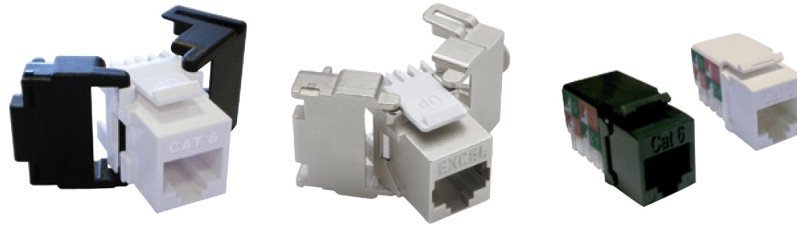

Product Overview

Excel keystone jack patch panel frames are available for mounting of the range of screened and unscreened Excel toolless keystone jacks. Two finishes are available, a traditional black facia design and a new chrome finish which when used with the recently introduced chrome patch cable management bars brings an entirely new, aesthetically enhanced finish to cabinet installations. Each are available with a maximum port density of either 16 or 24 keystone jacks in 1U of rack space. A rear management tray with purposely designed cable tie positions, is supplied with each panel which is fitted without the need for any tools or fixings by simply snapping it into place. To complete the installation an earthing kit, and a set of M6 cage nuts is also supplied with the patch panel frame.

Part No 100-025, Unloaded 16 port 1U Black Patch Panel Frame with rear management tray.

Part No 100-028, Unloaded 24 port 1U Chrome Patch Panel Frame with rear management tray.

Información de código - Panel vacío

Toolless Jacks

Part No.	Description
100-203	Conector mariposa Keystone sin herramientas UTP de Categoría 5 blanco
100-204	Conector mariposa Keystone sin herramientas UTP de Categoría 5 negro
100-906	Conector mariposa Keystone sin herramientas FTP de Categoría 5e
100-211	Conector mariposa Keystone sin herramientas U/UTP de Categoría 6 blanco
100-212	Conector mariposa Keystone sin herramientas U/UTP de Categoría 6 negro
100-210	Conector mariposa Keystone sin herramientas FTP de Categoría 6
100-180	Módulo Keystone angulado STP sin herramientas tipo mariposa Categoría 6A
100-181	Módulo Keystone Toolless (sin herramienta) Categoría 6A de perfil bajo apantallado