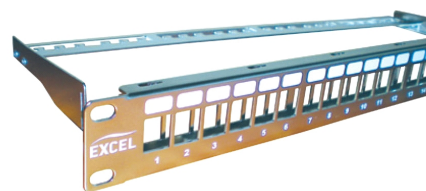

- ✗ Disponibles en Negro y Aluminio
- ✗ Opción de cargar total o parcialmente
- ✗ Compatible con los conectores Excel de Cat. 5e, Cat. 6 y Cat. 6A

Características

- Disponibles en Negro y Aluminio
- Barra organizadora trasera
- Compatible con los conectores Excel de Cat. 5e, Cat. 6 y Cat. 6A
- Diseño modular ideal para instalaciones estándar y preterminadas
- Disponibles en 16 o 24 puertos de 1U
- Opción de cargar total o parcialmente
- Toma de tierra
- Compatible con los conectores toolless apantallados de Excel.
- 4 marca del mercado de sistema de cableado estructurado en UK según informe de BSRIA

Product Overview

Excel keystone jack patch panel frames are available for mounting of the range of screened and unscreened Excel toolless keystone jacks. Two finishes are available, a traditional black facia design and a new chrome finish which when used with the recently introduced chrome patch cable management bars brings an entirely new, aesthetically enhanced finish to cabinet installations. Each are available with a maximum port density of either 16 or 24 keystone jacks in 1U of rack space. A rear management tray with purposely designed cable tie positions, is supplied with each panel which is fitted without the need for any tools or fixings by simply snapping it into place. To complete the installation an earthing kit, and a set of M6 cage nuts is also supplied with the patch panel frame.

Part No 100-025, Unloaded 16 port 1U Black Patch Panel Frame with rear management tray.

Part No 100-028, Unloaded 24 port 1U Chrome Patch Panel Frame with rear management tray.

Información de código - Panel vacío