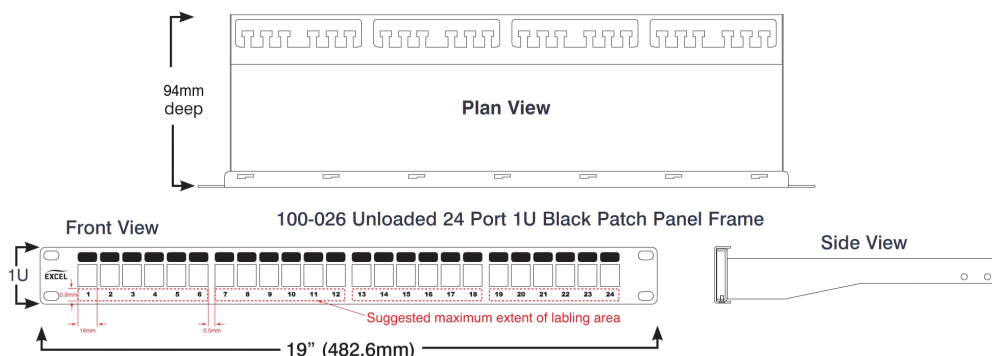

- ✗ Disponibles en Negro y Aluminio
- ✗ Opción de cargar total o parcialmente
- ✗ Compatible con los conectores Excel de Cat. 5e, Cat. 6 y Cat. 6A

Características

- Disponibles en Negro y Aluminio
- Barra organizadora trasera
- Compatible con los conectores Excel de Cat. 5e, Cat. 6 y Cat. 6A
- Diseño modular ideal para instalaciones estándar y preterminadas
- Disponibles en 16 o 24 puertos de 1U
- Opción de cargar total o parcialmente
- Toma de tierra
- Compatible con los conectores toolless apantallados de Excel.
- 4 marca del mercado de sistema de cableado estructurado en UK según informe de BSRIA

Product Overview

Excel keystone jack patch panel frames are available for mounting of the range of screened and unscreened Excel toolless keystone jacks. Two finishes are available, a traditional black facia design and a new chrome finish which when used with the recently introduced chrome patch cable management bars brings an entirely new, aesthetically enhanced finish to cabinet installations. Each are available with a maximum port density of either 16 or 24 keystone jacks in 1U of rack space. A rear management tray with purposely designed cable tie positions, is supplied with each panel which is fitted without the need for any tools or fixings by simply snapping it into place. To complete the installation an earthing kit, and a set of M6 cage nuts is also supplied with the patch panel frame.

Part No 100-025, Unloaded 16 port 1U Black Patch Panel Frame with rear management tray.

Part No 100-028, Unloaded 24 port 1U Chrome Patch Panel Frame with rear management tray.

Información de código - Panel vacío