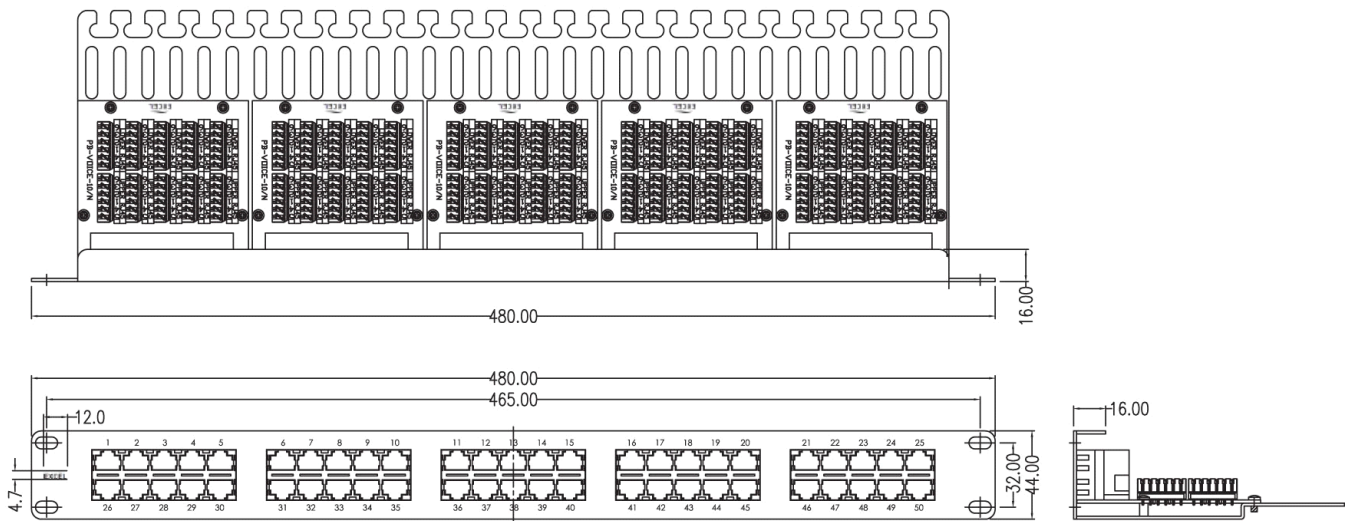

50 port 1u panel

Visión general del rendimiento

Los paneles para voz de alta densidad de Excel se han diseñado para dar soporte a sistemas de voz tanto analógicos como digitales y pueden terminarse con cables estándar de 4 pares o con cables de voz multipar. Entre ellos, los de Categoría 5e, CW1308, etc.

Aplicaciones típicas

- Voz analógica
- Voz digital
- ISDN